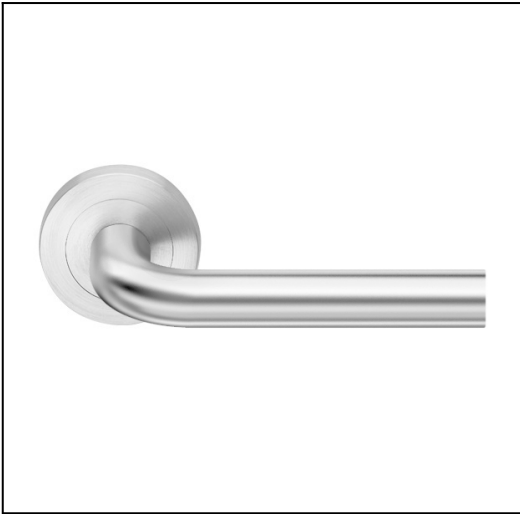

Flinders on Round Rose

Product Code: FL-R10-SC

Description:

Inspired by 1920's Bauhaus furniture design with its clean tubular form, the Flinders on Round Rose adds a modern touch to any door.

Compliance:  

Size Selected:

Full set

Dimensions:

Overall h53 x w136 x d61 mm (see line drawing download)

Finish:

Satin Chrome

<http://www.designerdoorware.com.au/catalogue/59198>

Line Drawings