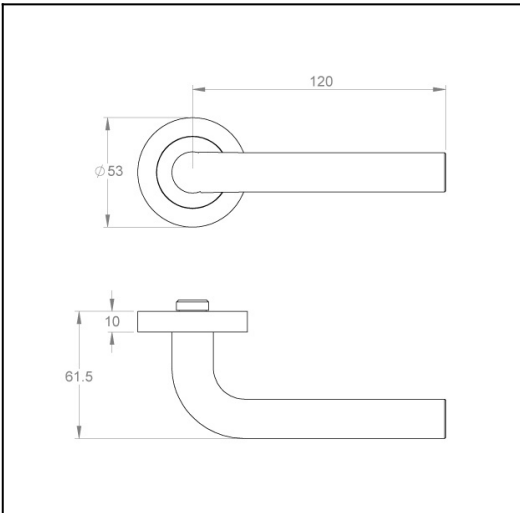

Flinders on Round Rose

Product Code: FL-R10-SC

Description:

Inspired by 1920's Bauhaus furniture design with its clean tubular form, the Flinders on Round Rose adds a modern touch to any door.

Compliance:  

Size Selected:

Full set

Dimensions:

Overall h53 x w136 x d61 mm (see line drawing download)

Finish:

Satin Chrome

<http://www.designerdoorware.com.au/catalogue/59198>

Line Drawings